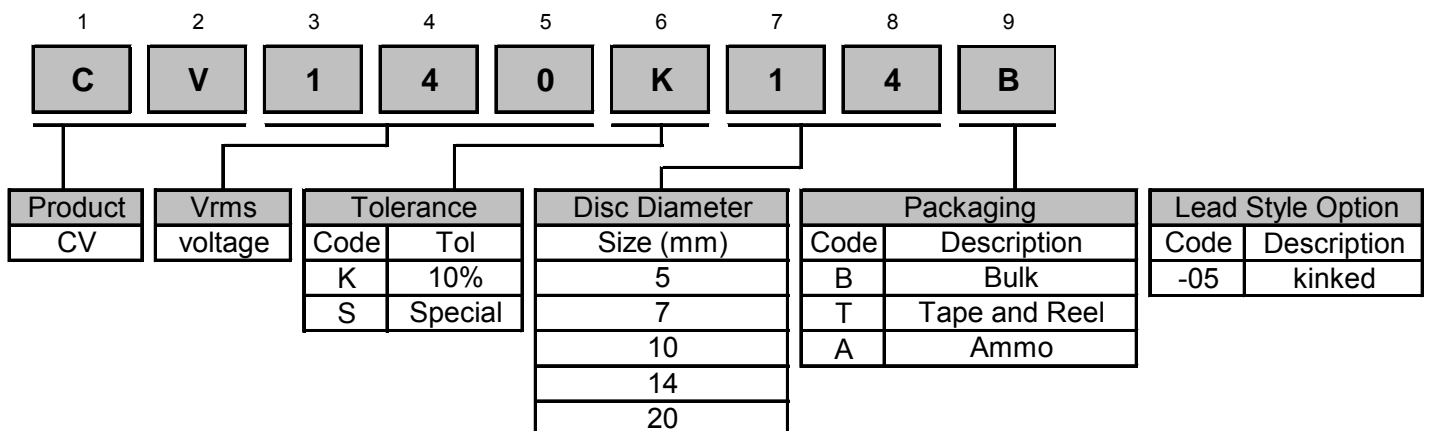

Description: The CV Series of transient surge suppressors is disc-shaped varistors that can be operated continuously in low and medium voltage electronic circuits, as well as across AC power lines. Due to their radial lead construction, these components require very little mounting space. They are available in five model sizes from 5 to 20mm and feature a wide range of AC operating voltages from 50V to 680V.

1. **Features:**
2. AC operating voltage (Vrms) from 50V to 680V
   - DC operating voltage (Vdc) from 65V to 820V
   - Broad range of current and energy handling capability
   - For RMS voltages ≤40V see ZV leaded series
   - 5 model sizes available from 5mm to 20mm
   - UL, CAC, CEDD approved
   - +85°C continuous operating temperature

General Technical Data		
Climatic Category	40 / 85 / 56	In accordance with IEC 60068-1
Operating Temperature	-40°C to +85°C	In accordance with CECC 42 000
Storage Temperature Range	-40°C to +125°C	
Threshold Voltage Temperature Coefficient	≤0.05% / °C	
Isolation Voltage Capability	> 2.5kV	In accordance with CECC 42 000
Response Time	< 25 ns	
Insulation Resistance	> 1 Gohm	In accordance with CECC 42 000

How to Order